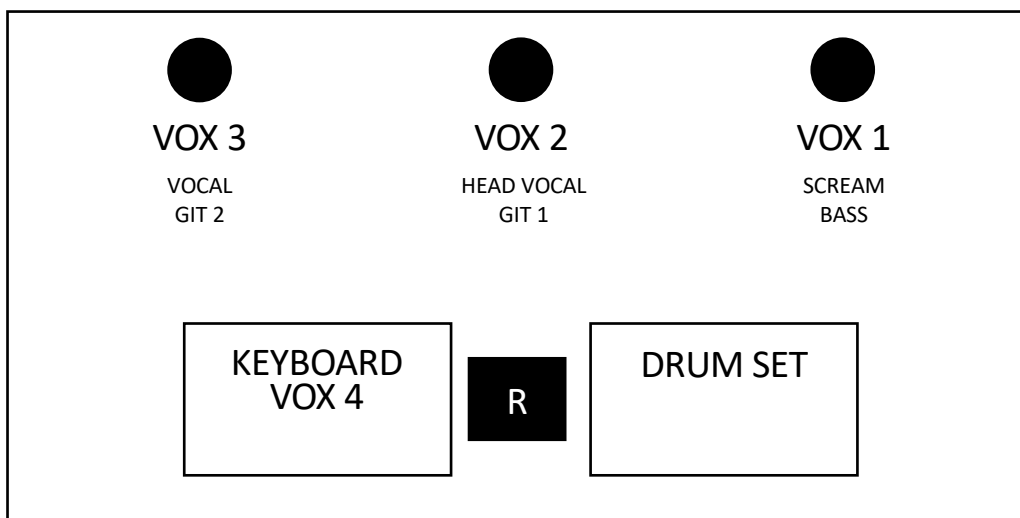

STAGE PLAN

LEGENDA

- | | |
|---------------|---------------------|
| 1. BASS DRUM | 11. ACOUSTIC GUITAR |
| 2. SNARE DRUM | 12. SAMPLER |
| 3. HI HAT | 13. KEYBOARD L |
| 4. TOM | 14. KEYBOARD R |
| 5. F – TOM | 15. SCREAM VOCAL |
| 6. OVERHEAD L | 16. HEAD VOCAL |
| 7. OVERHEAD R | 17. VOCAL |
| 8. BASS | 18. VOCAL |
| 9. GUITAR 1 | 19. |
| 10. GUITAR 2 | 20. KLIK |